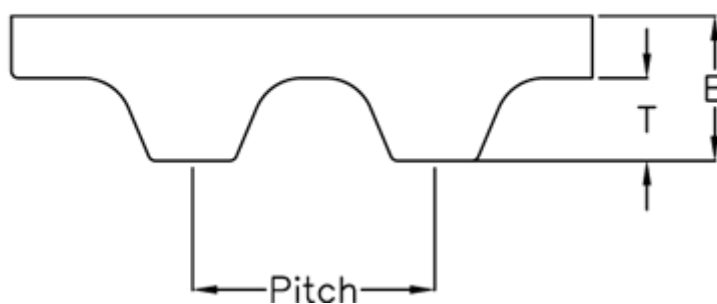

Article number: 602776230922

Description: Gates Timing Belt Synchropower PU 12 T10 920

## Measures

Height B mm	= 4.5
Height T mm	= 2.5
Length	= 920
Number of teeth	= 92
Pitch	= 10
Type	= PU 12 T10 920
Width	= 12